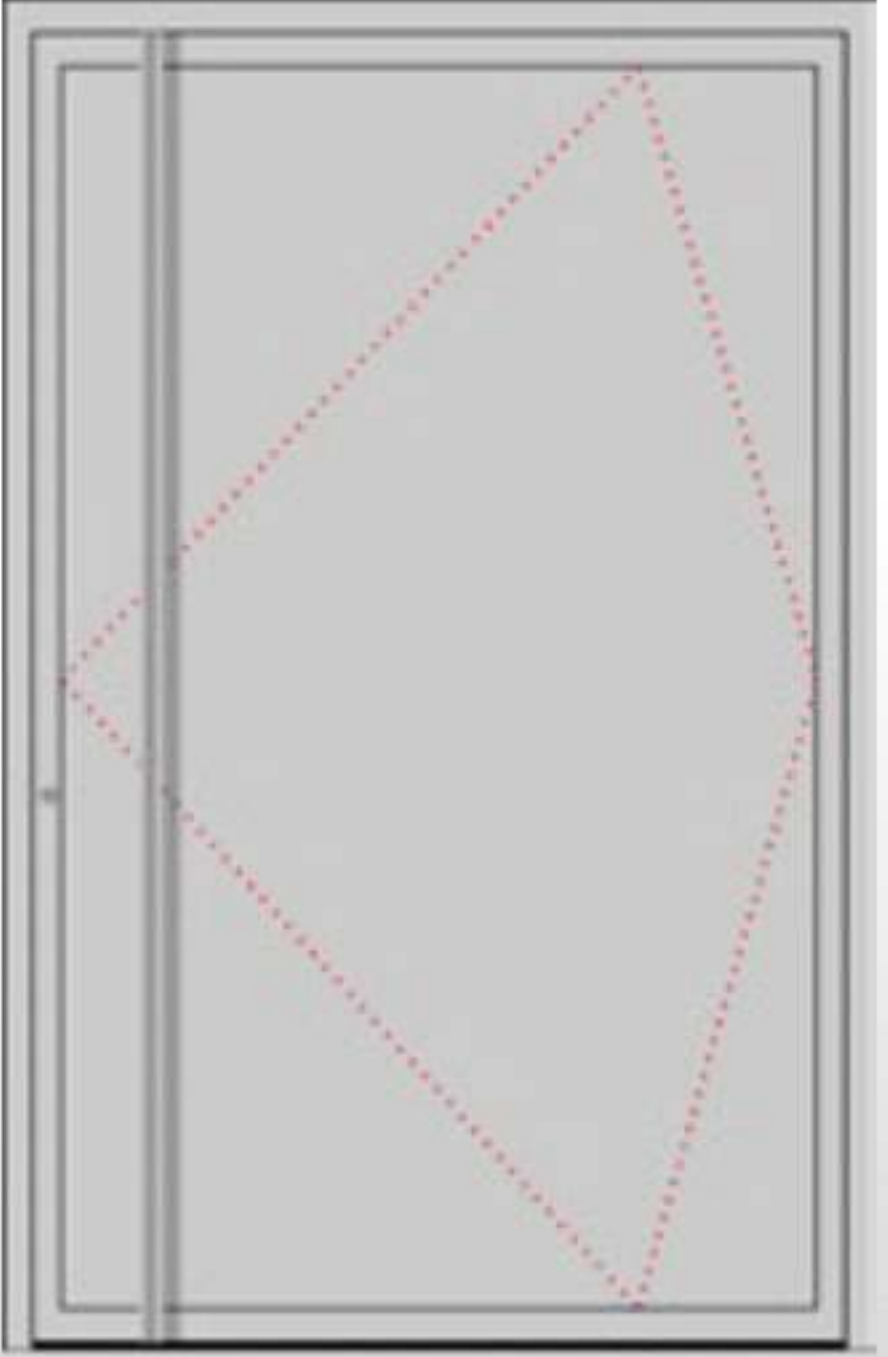

MAX 1500 X 2500 mm
MIN 1000 X 2000 mm

Construction options

Door with sidelights (sandblasted glass)

Seperate frame

Door with sidepanels

Separate frame **or**
Single Frame with the door
(max door height 220 cm)