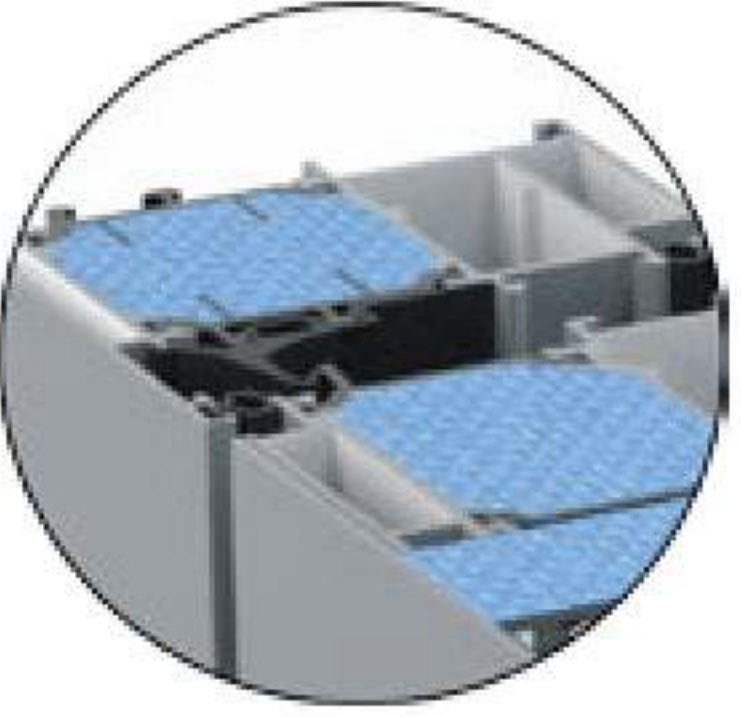

Door System
Türsysteme
Sistema di porta
Système de porte

Triple -Triplex Glazed
Triple Insulation
Triple Security

MAX 3
triple/triplex glazing system

ISO MAX
Profile insulation to the MAX

| A-B Total Width | C-D Clear Opening |
|-----------------------|-------------------------|
| 100 cm. | 75 cm. |
| 110 cm. | 85 cm. |
| 120 cm. | 95 cm. |
| 130 cm. | 105 cm. |
| 140 cm. | 115 cm. |
| 150 cm. | 125 cm. |