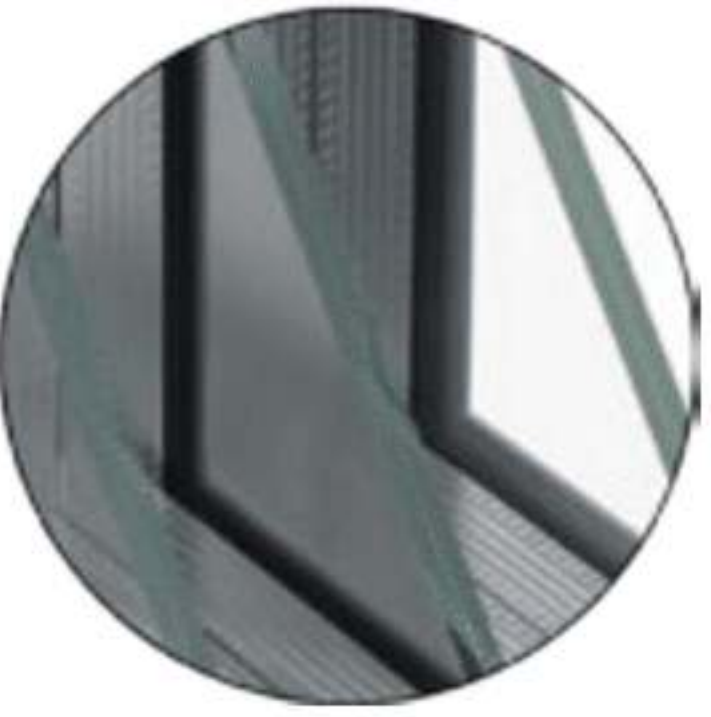

Profiles & Certificates // Profile und Zertifikate Profili & Certificati // Profils et Certificats

Door System
Türsysteme
Sistema di porta
Système de porte

Triple -Triplex Glazed
Triple Insulation
Triple Security

MAX 3
triple/triplex glazing system