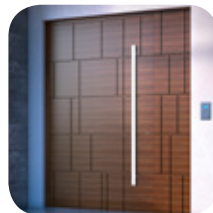

DESIGN: 1018
Pages: 24-25