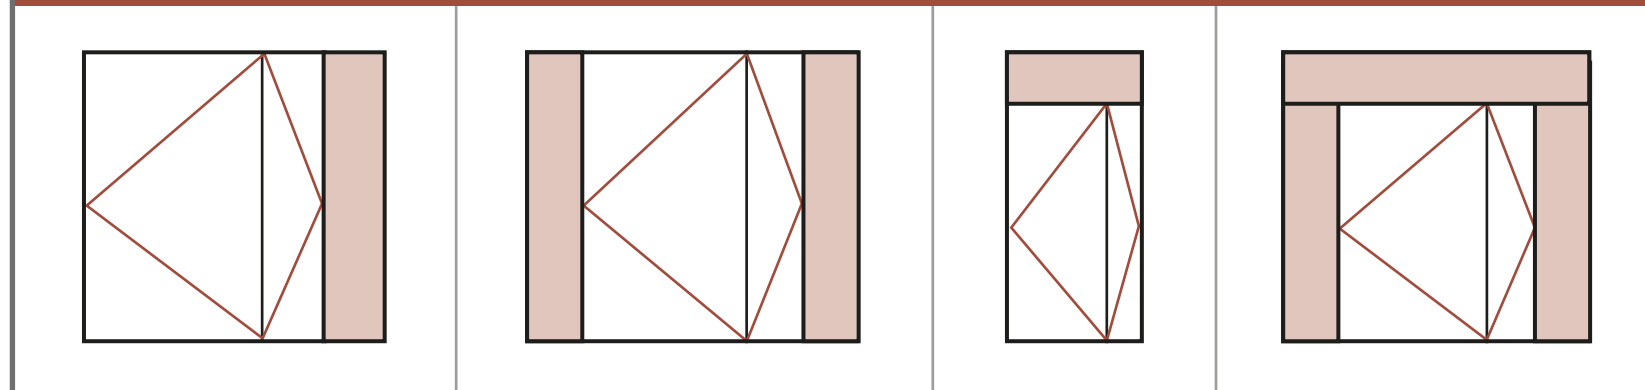

Basic Dimensions

Type: Single Door	Width	Height
	Up to 140 cm	Up to 250 cm
	141 to 160 cm	Up to 250 cm
	161 to 180 cm	Up to 250 cm
	181 to 200 cm	Up to 250 cm
	Width	Height
	Up to 140 cm	251 to 300 cm
	141 to 160 cm	251 to 300 cm
	181 to 200 cm	251 to 300 cm

MINIMUM DIMENSIONS: W 140 X H 220 cm - **MAXIMUM DIMENSIONS:** W 200 X H 300 cm

Other available door types